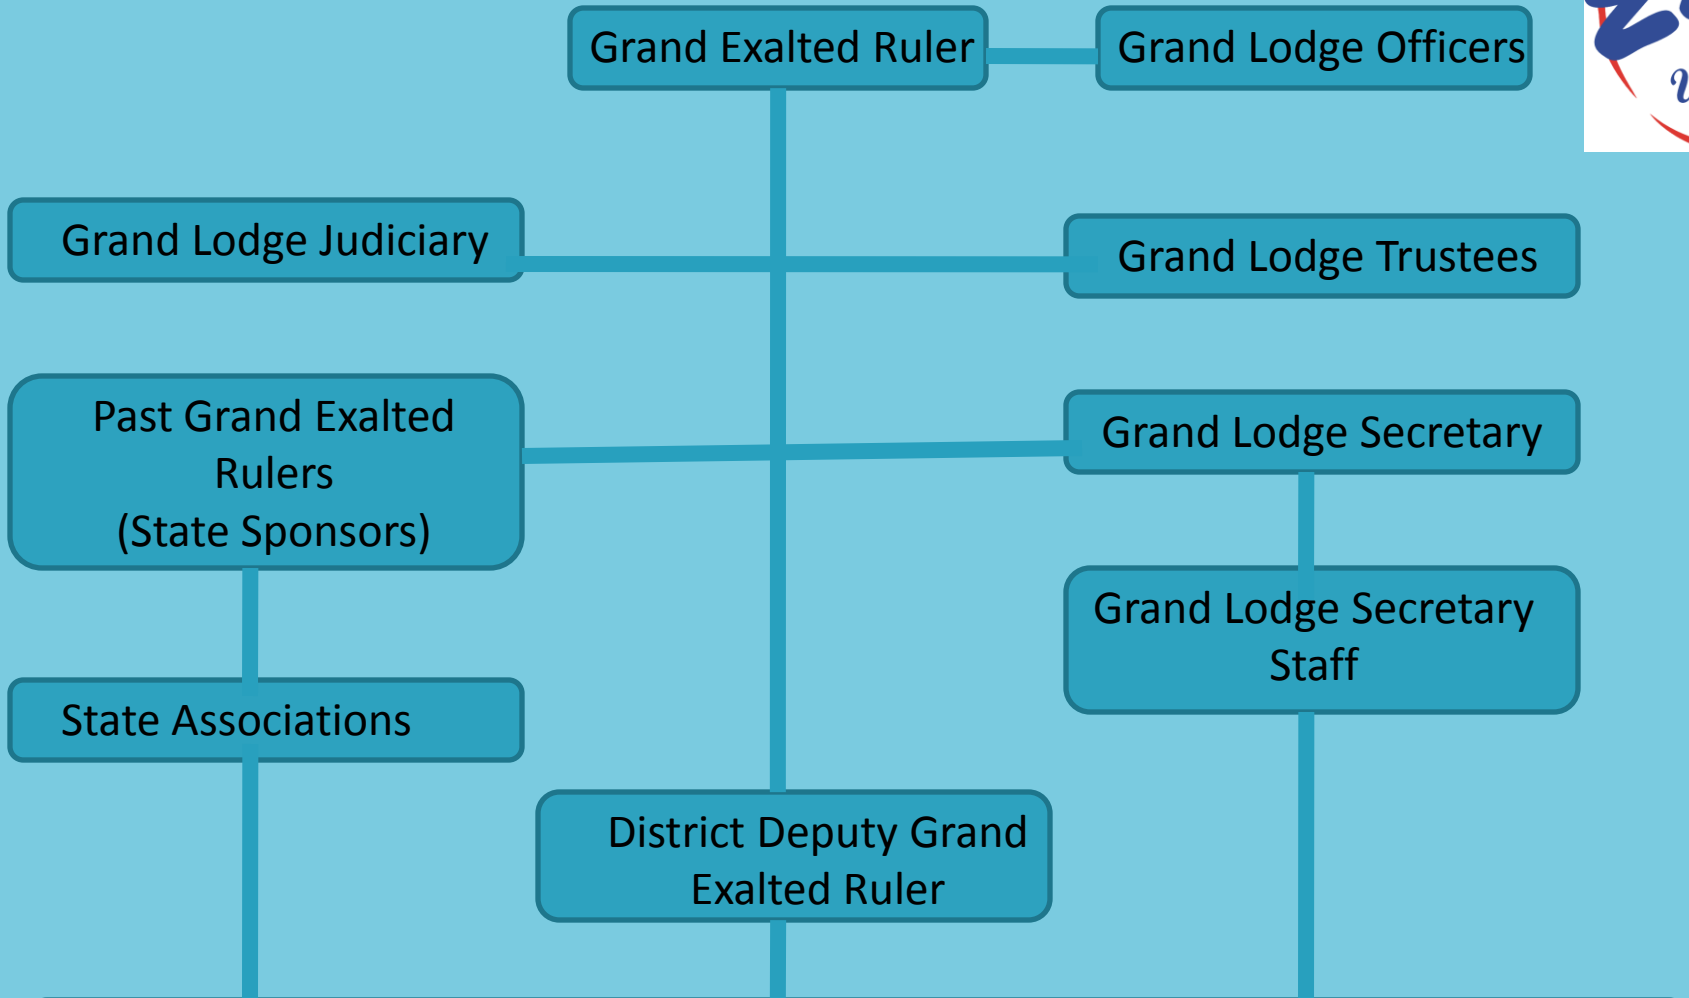

Orientation For A New Member

Grand Lodge and Local Lodges

Grand Exalted Ruler

Grand Lodge Officers

Grand Lodge Judiciary

Grand Lodge Trustees

Past Grand Exalted Rulers
(State Sponsors)

Grand Lodge Secretary

State Associations

Grand Lodge Secretary Staff

District Deputy Grand Exalted Ruler

Lodges in All 50 States

Grand Lodge Elks Programs

- **ENF-Elks National Foundation-DVD**
- **Hoop Shoot**
- **Soccer Shoot**
- **Scholarships**
- **Drug Awareness**
- **Veterans**

Lodge Officers 2014-2015

EXALTED RULER

ESTEEMED LEADING KNIGHT

ESTEEMED LOYAL KNIGHT

ESTEEMED LECTURING

KNIGHT

SECRETARY

TREASURER